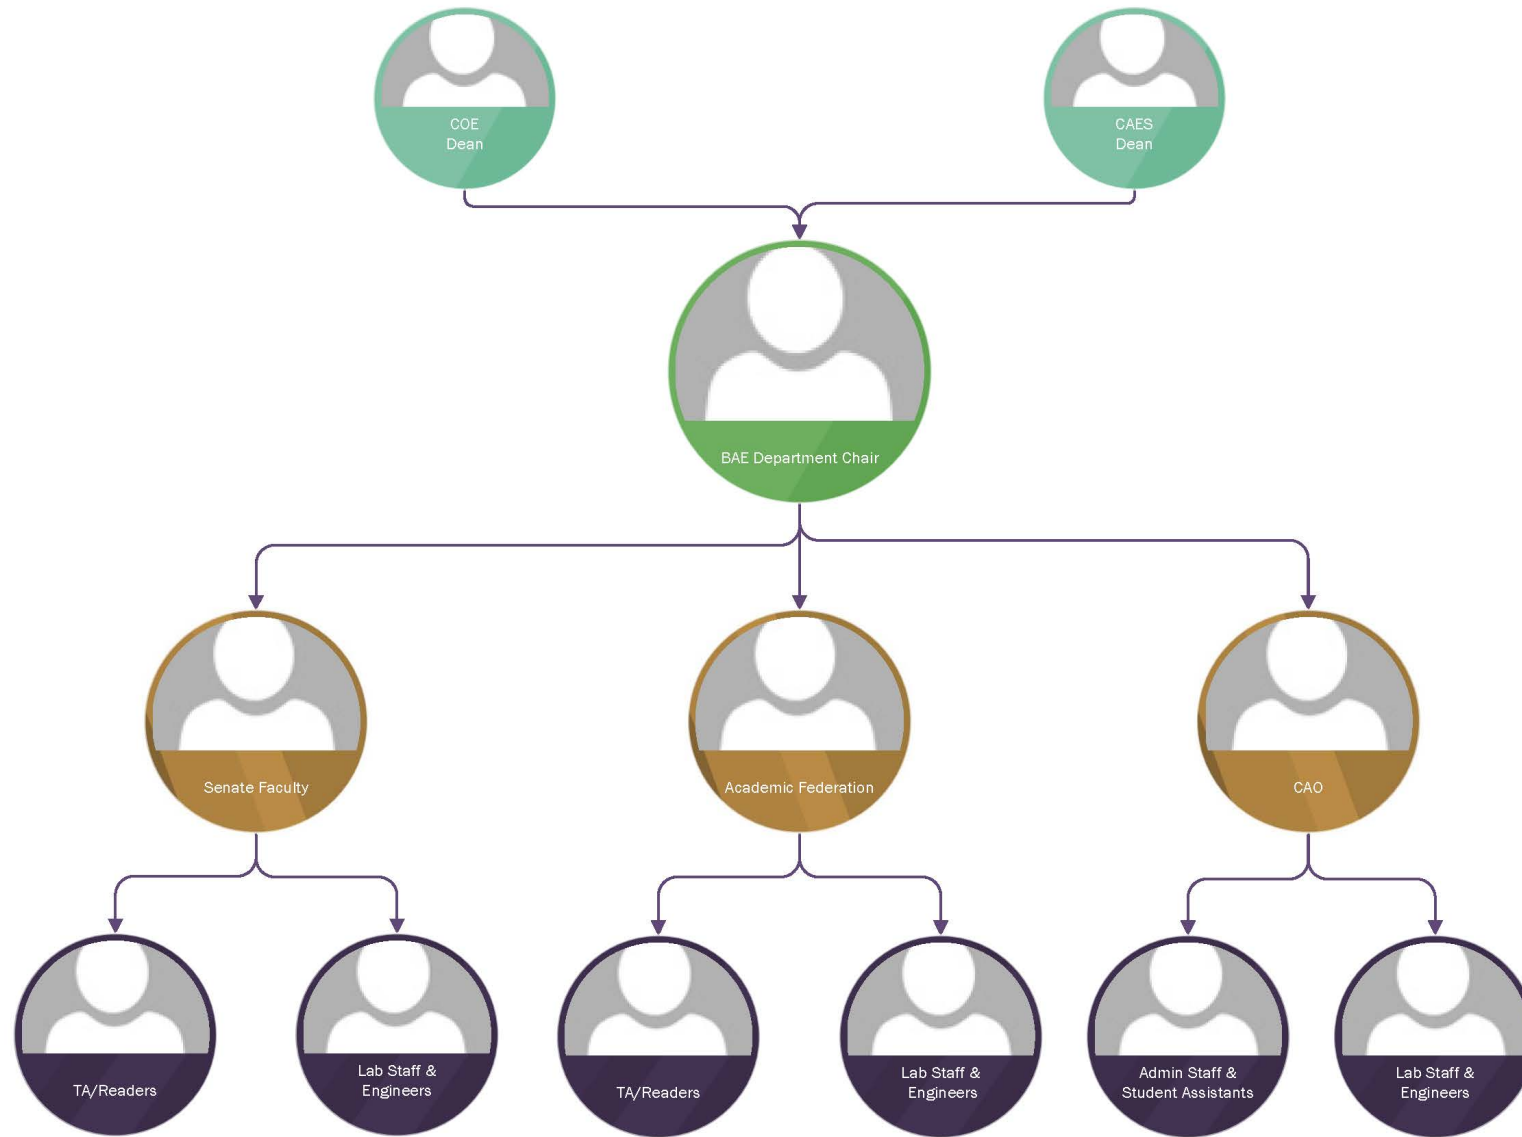

Department of Biological and Agricultural Engineering
Organizational Chart
2018

From Andrea Aguilar/Draft SSR